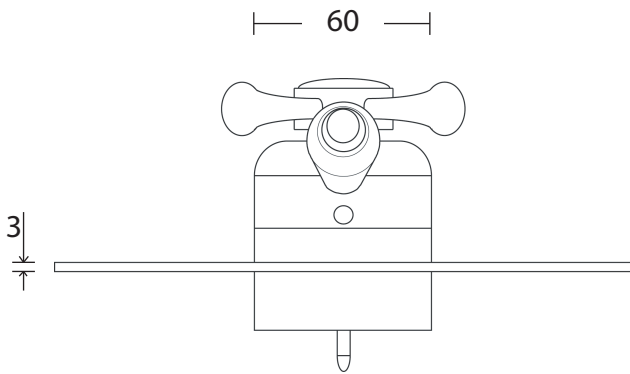

Furniture Collection

Westminster

Concealed thermostatic control valve

We recommend that all products are purchased with the assistance of a specialist bathroom retailer and always installed by an experienced installer who is a member of a recognized association. All sizes quoted are nominal: items may vary by plus or minus 2% against the figures quoted. When planning installations where dimensions are critical, it is essential that the space allowed for individual items is physically checked. Imperial Bathrooms can not be held liable for any costs associated with items not fitting in any given area. The contents of this statement are based on information correct at the time of publication. We reserve the right to make alterations and changes in product characteristics, fixing, packaging, operation etc at any time without notice.