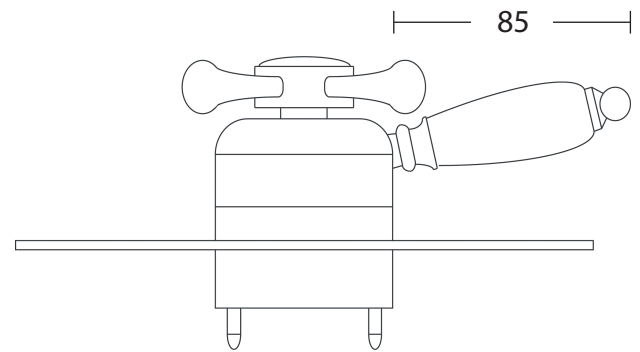

Furniture Collection

Westminster

Concealed thermostatic control valve

We recommend that all products are purchased with the assistance of a specialist bathroom retailer and always installed by an experienced installer who is a member of a recognized association. All sizes quoted are nominal: items may vary by plus or minus 2% against the figures quoted. When planning installations where dimensions are critical, it is essential that the space allowed for individual items is physically checked. Imperial Bathrooms can not be held liable for any costs associated with items not fitting in any given area. The contents of this statement are based on information correct at the time of publication. We reserve the right to make alterations and changes in product characteristics, fixing, packaging, operation etc at any time without notice.